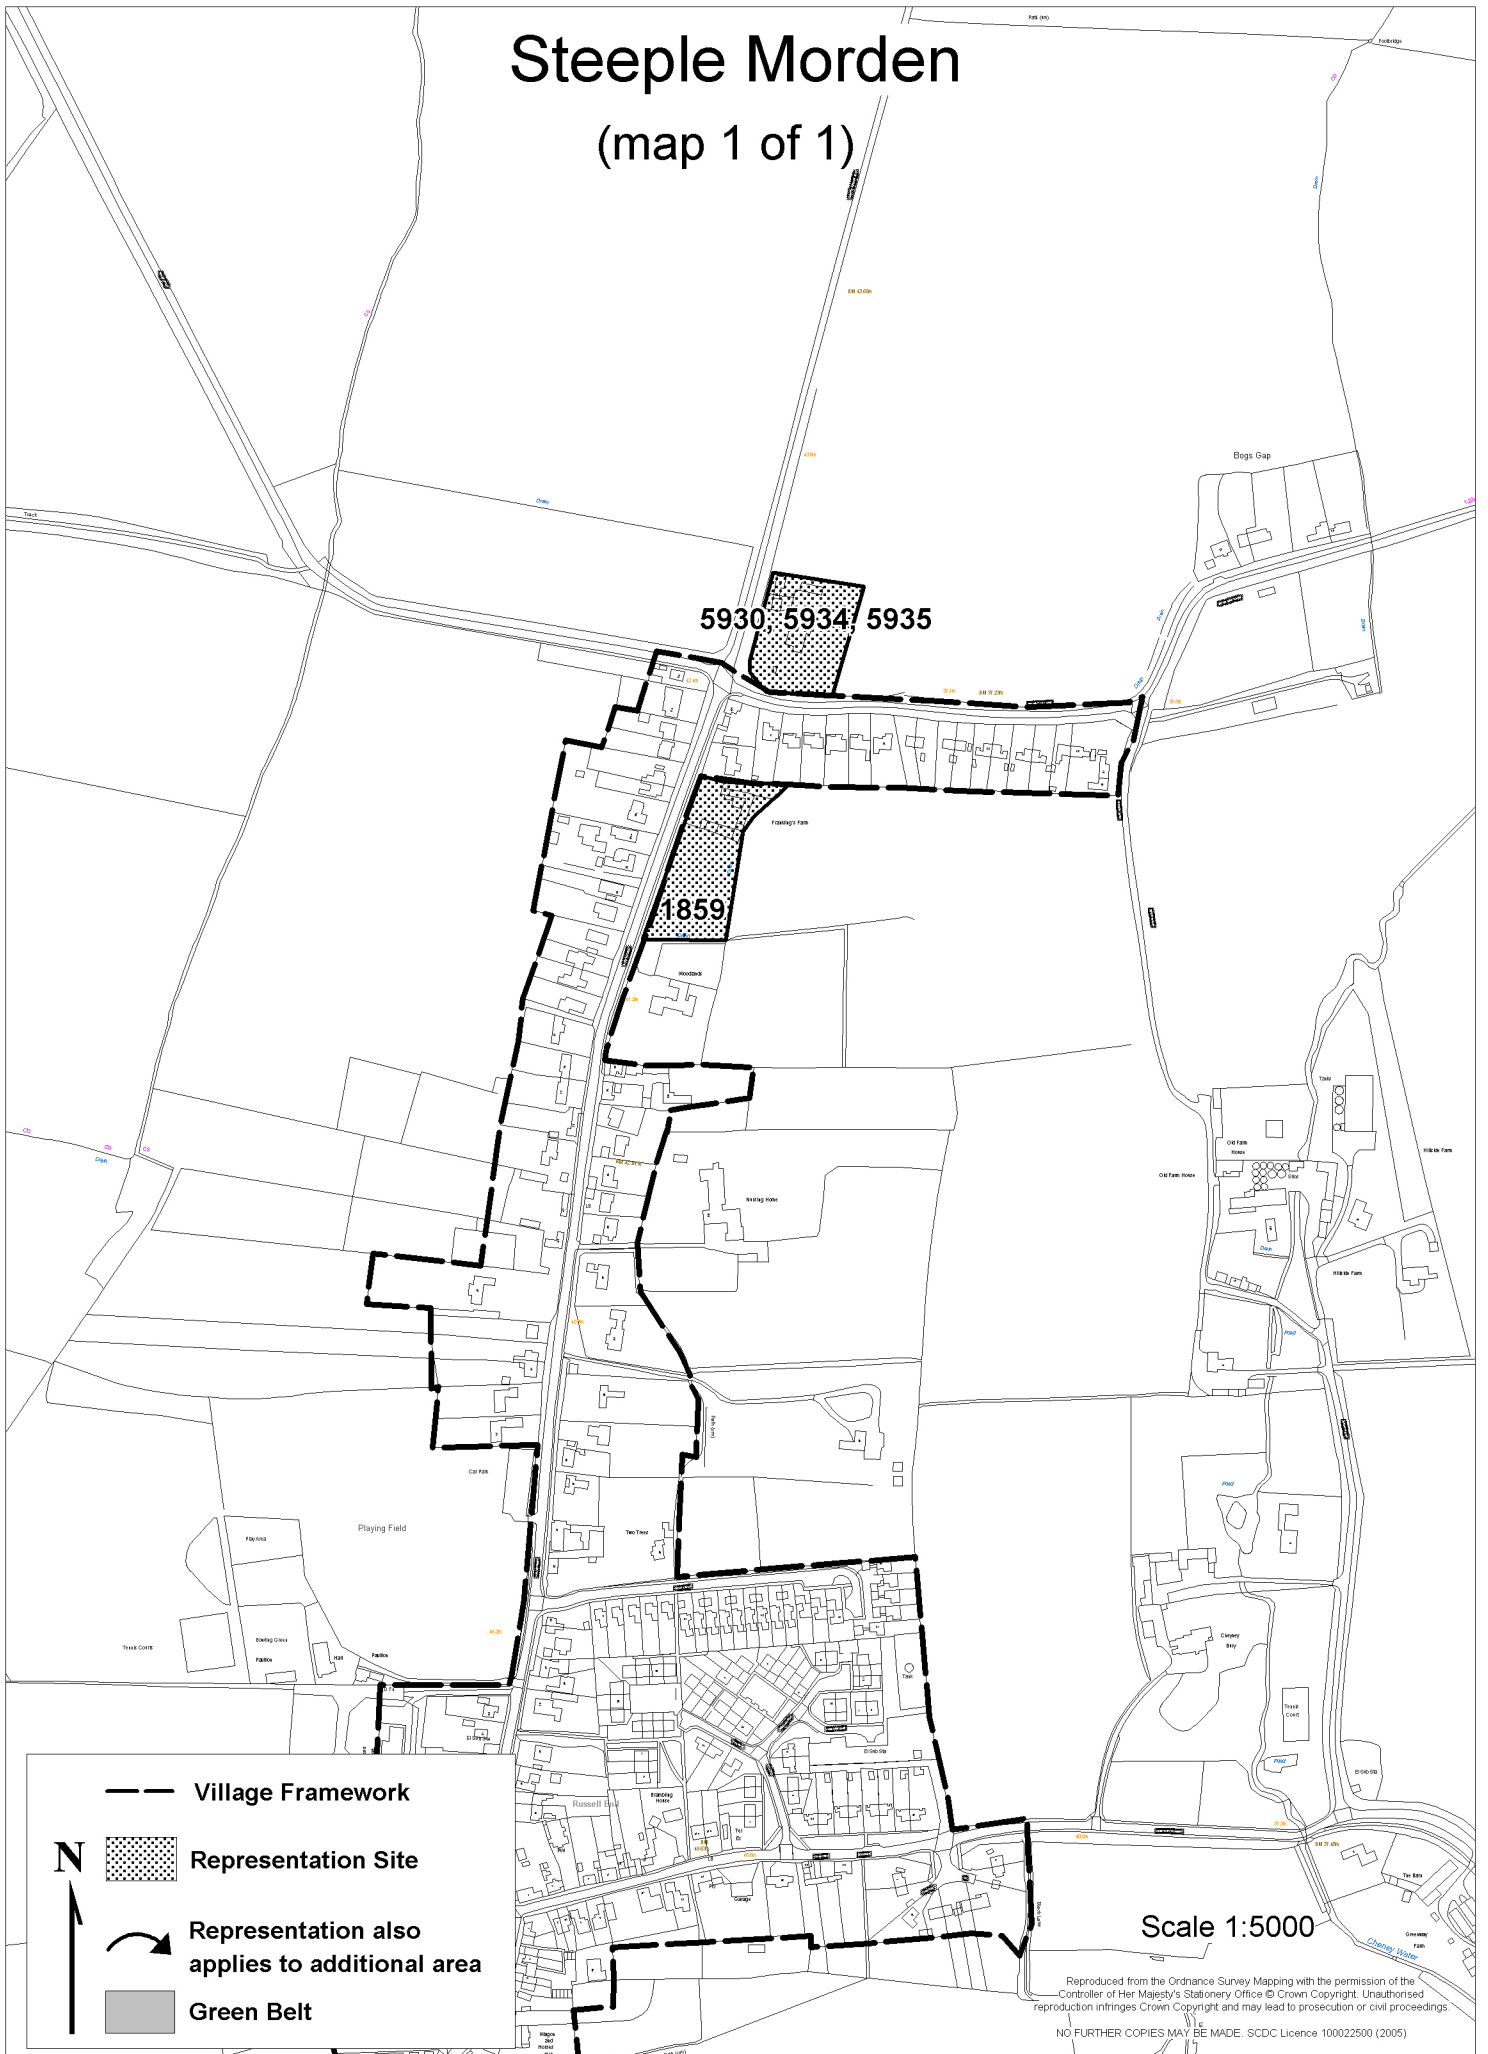

Steeple Morden

(map 1 of 1)

5930 5934 5935

1859

Scale 1:5000

- Village Framework
- Representation Site
- Representation also applies to additional area
- Green Belt